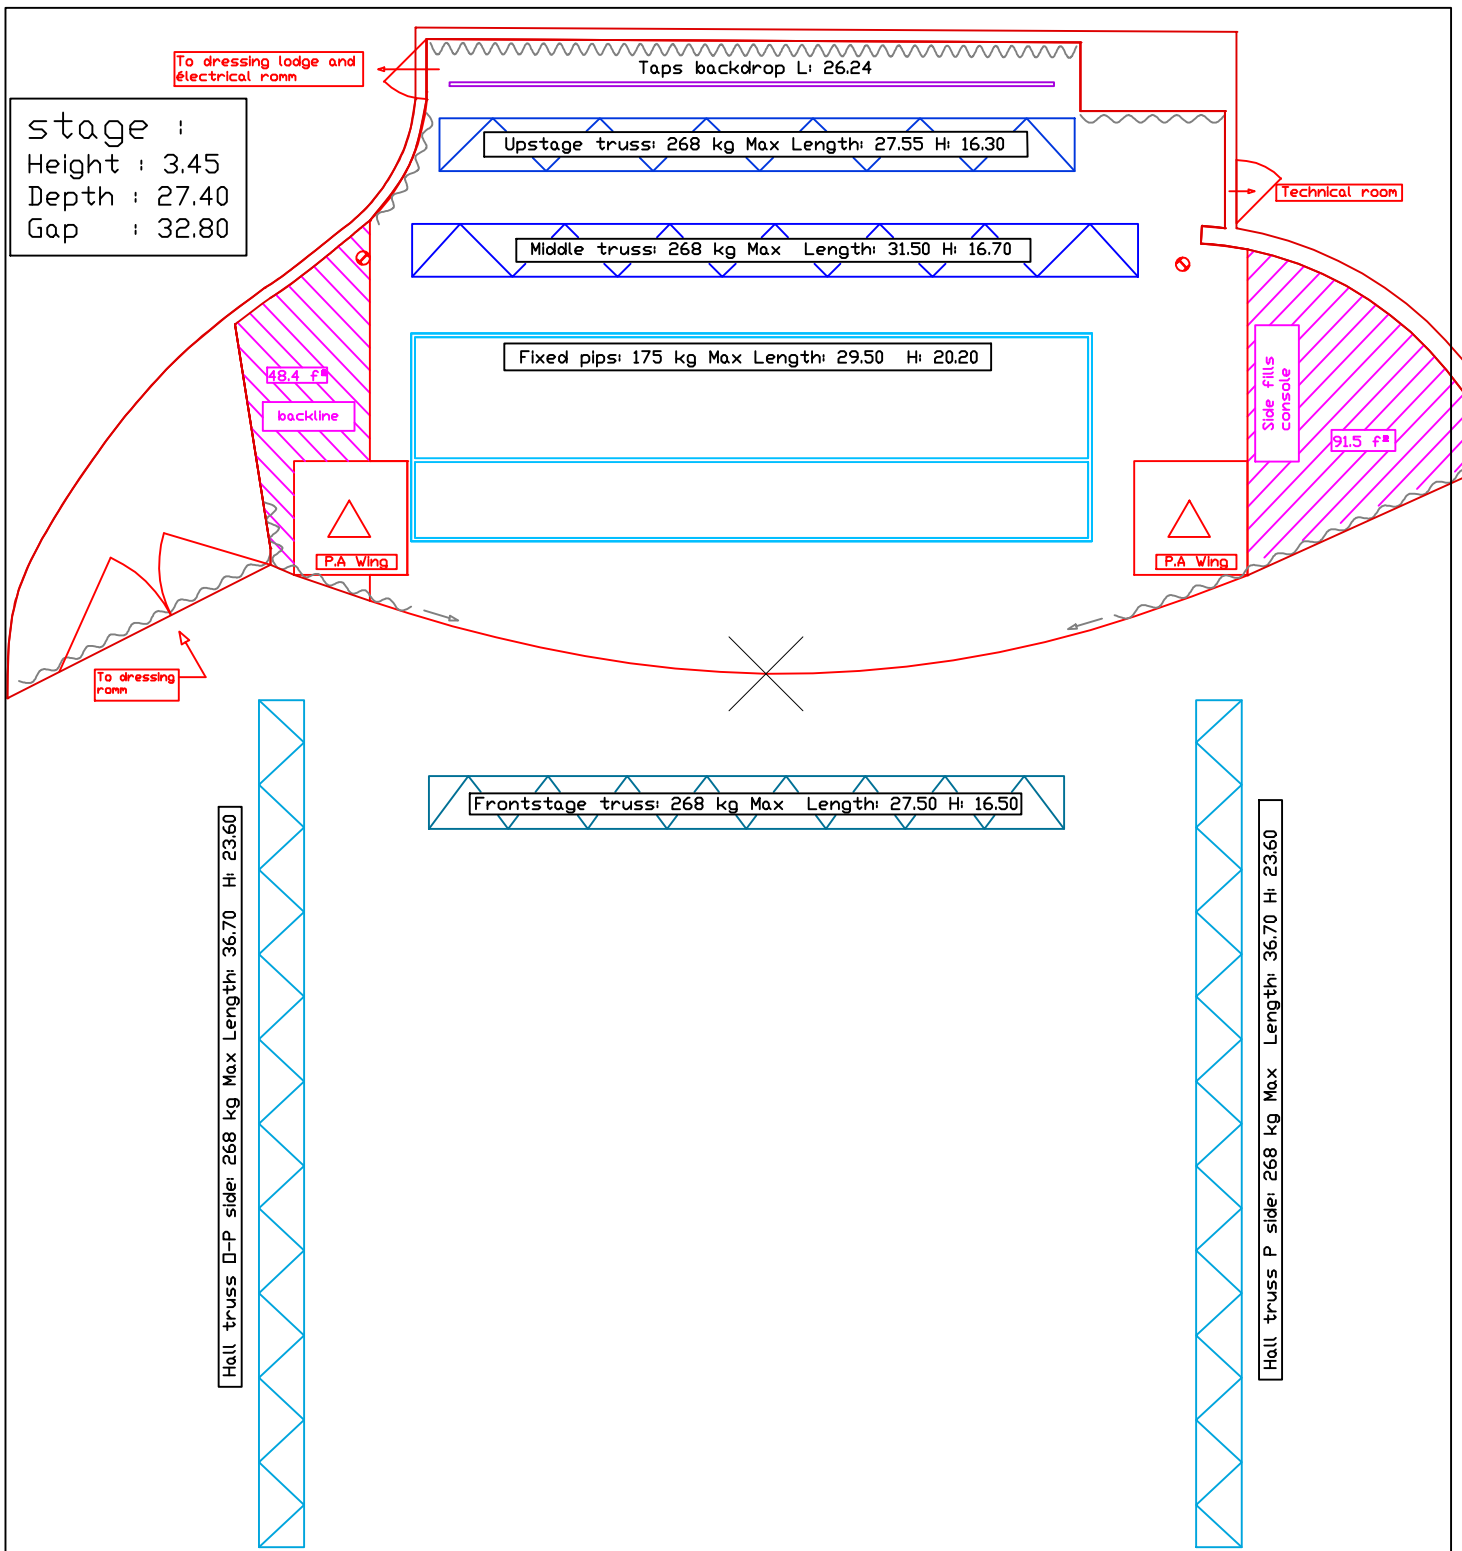

Stage :
 Height : 3.45
 Depth : 27.40
 Gap : 32.80

Bataclan

50 Boulevard Voltaire-75011 Paris
 tel: 01 43 14 00 30 - fax: 01 48 06 28 12
 regie.bataclan@wanadoo.fr

Show:

Date:	View:	Scale:	Measure:
		1/100	Feet

stage :
 Height : 3.45
 Depth : 27.40
 Gap : 32.80

To dressing lodge and electrical room

Taps backdrop L: 26.24

Upstage truss: 268 kg Max Length: 27.55 H: 16.30

Middle truss: 268 kg Max Length: 31.50 H: 16.70

Hall truss D-P side: 268 kg Max Length: 36.70 H: 23.60

Frontstage truss: 268 kg Max Length: 27.50 H: 16.50

Hall truss P side: 268 kg Max Length: 36.70 H: 23.60

Bataclan
 50 Boulevard Voltaire-75011 Paris
 tel: 01 43 14 00 30 - fax: 01 48 06 28 12
 regie.bataclan@wanadoo.fr

<u>Show:</u>			
<u>Date:</u>	<u>View:</u>	<u>Scale:</u>	<u>Mesure:</u>
		1/100	Feet