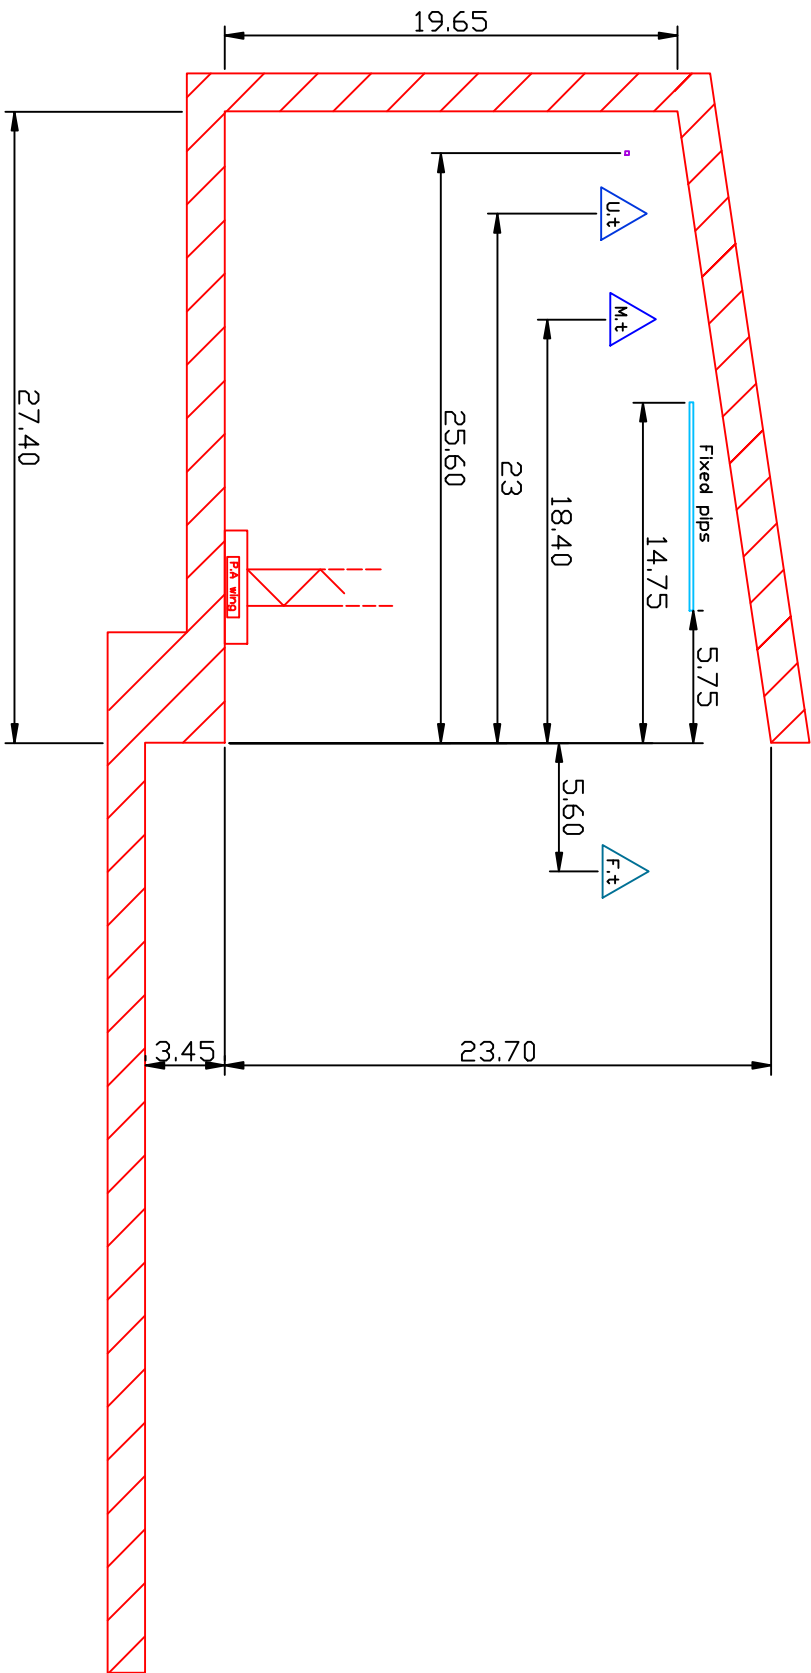

Stage :
 Height : 3.45
 Depth : 27.40
 Gap : 32.80

Bataclan

50 Boulevard Voltaire-75011 Paris
 tel: 01 43 14 00 30 - fax: 01 48 06 28 12
 regie.bataclan@wanadoo.fr

Show:

Date:	View:	Scale:	Measure:
		1/100	Feet

stage :
 Height : 3.45
 Depth : 27.40
 Gap : 32.80

To dressing lodge and electrical room

Taps backdrop L: 26.24

Upstage truss: 268 kg Max Length: 27.55 H: 16.30

Middle truss: 268 kg Max Length: 31.50 H: 16.70

Hall truss D-P side: 268 kg Max Length: 36.70 H: 23.60

Frontstage truss: 268 kg Max Length: 27.50 H: 16.50

Hall truss P side: 268 kg Max Length: 36.70 H: 23.60

Bataclan
 50 Boulevard Voltaire-75011 Paris
 tel: 01 43 14 00 30 - fax: 01 48 06 28 12
 regie.bataclan@wanadoo.fr

<u>Show:</u>			
<u>Date:</u>	<u>View:</u>	<u>Scale:</u>	<u>Mesure:</u>
		1/100	Feet